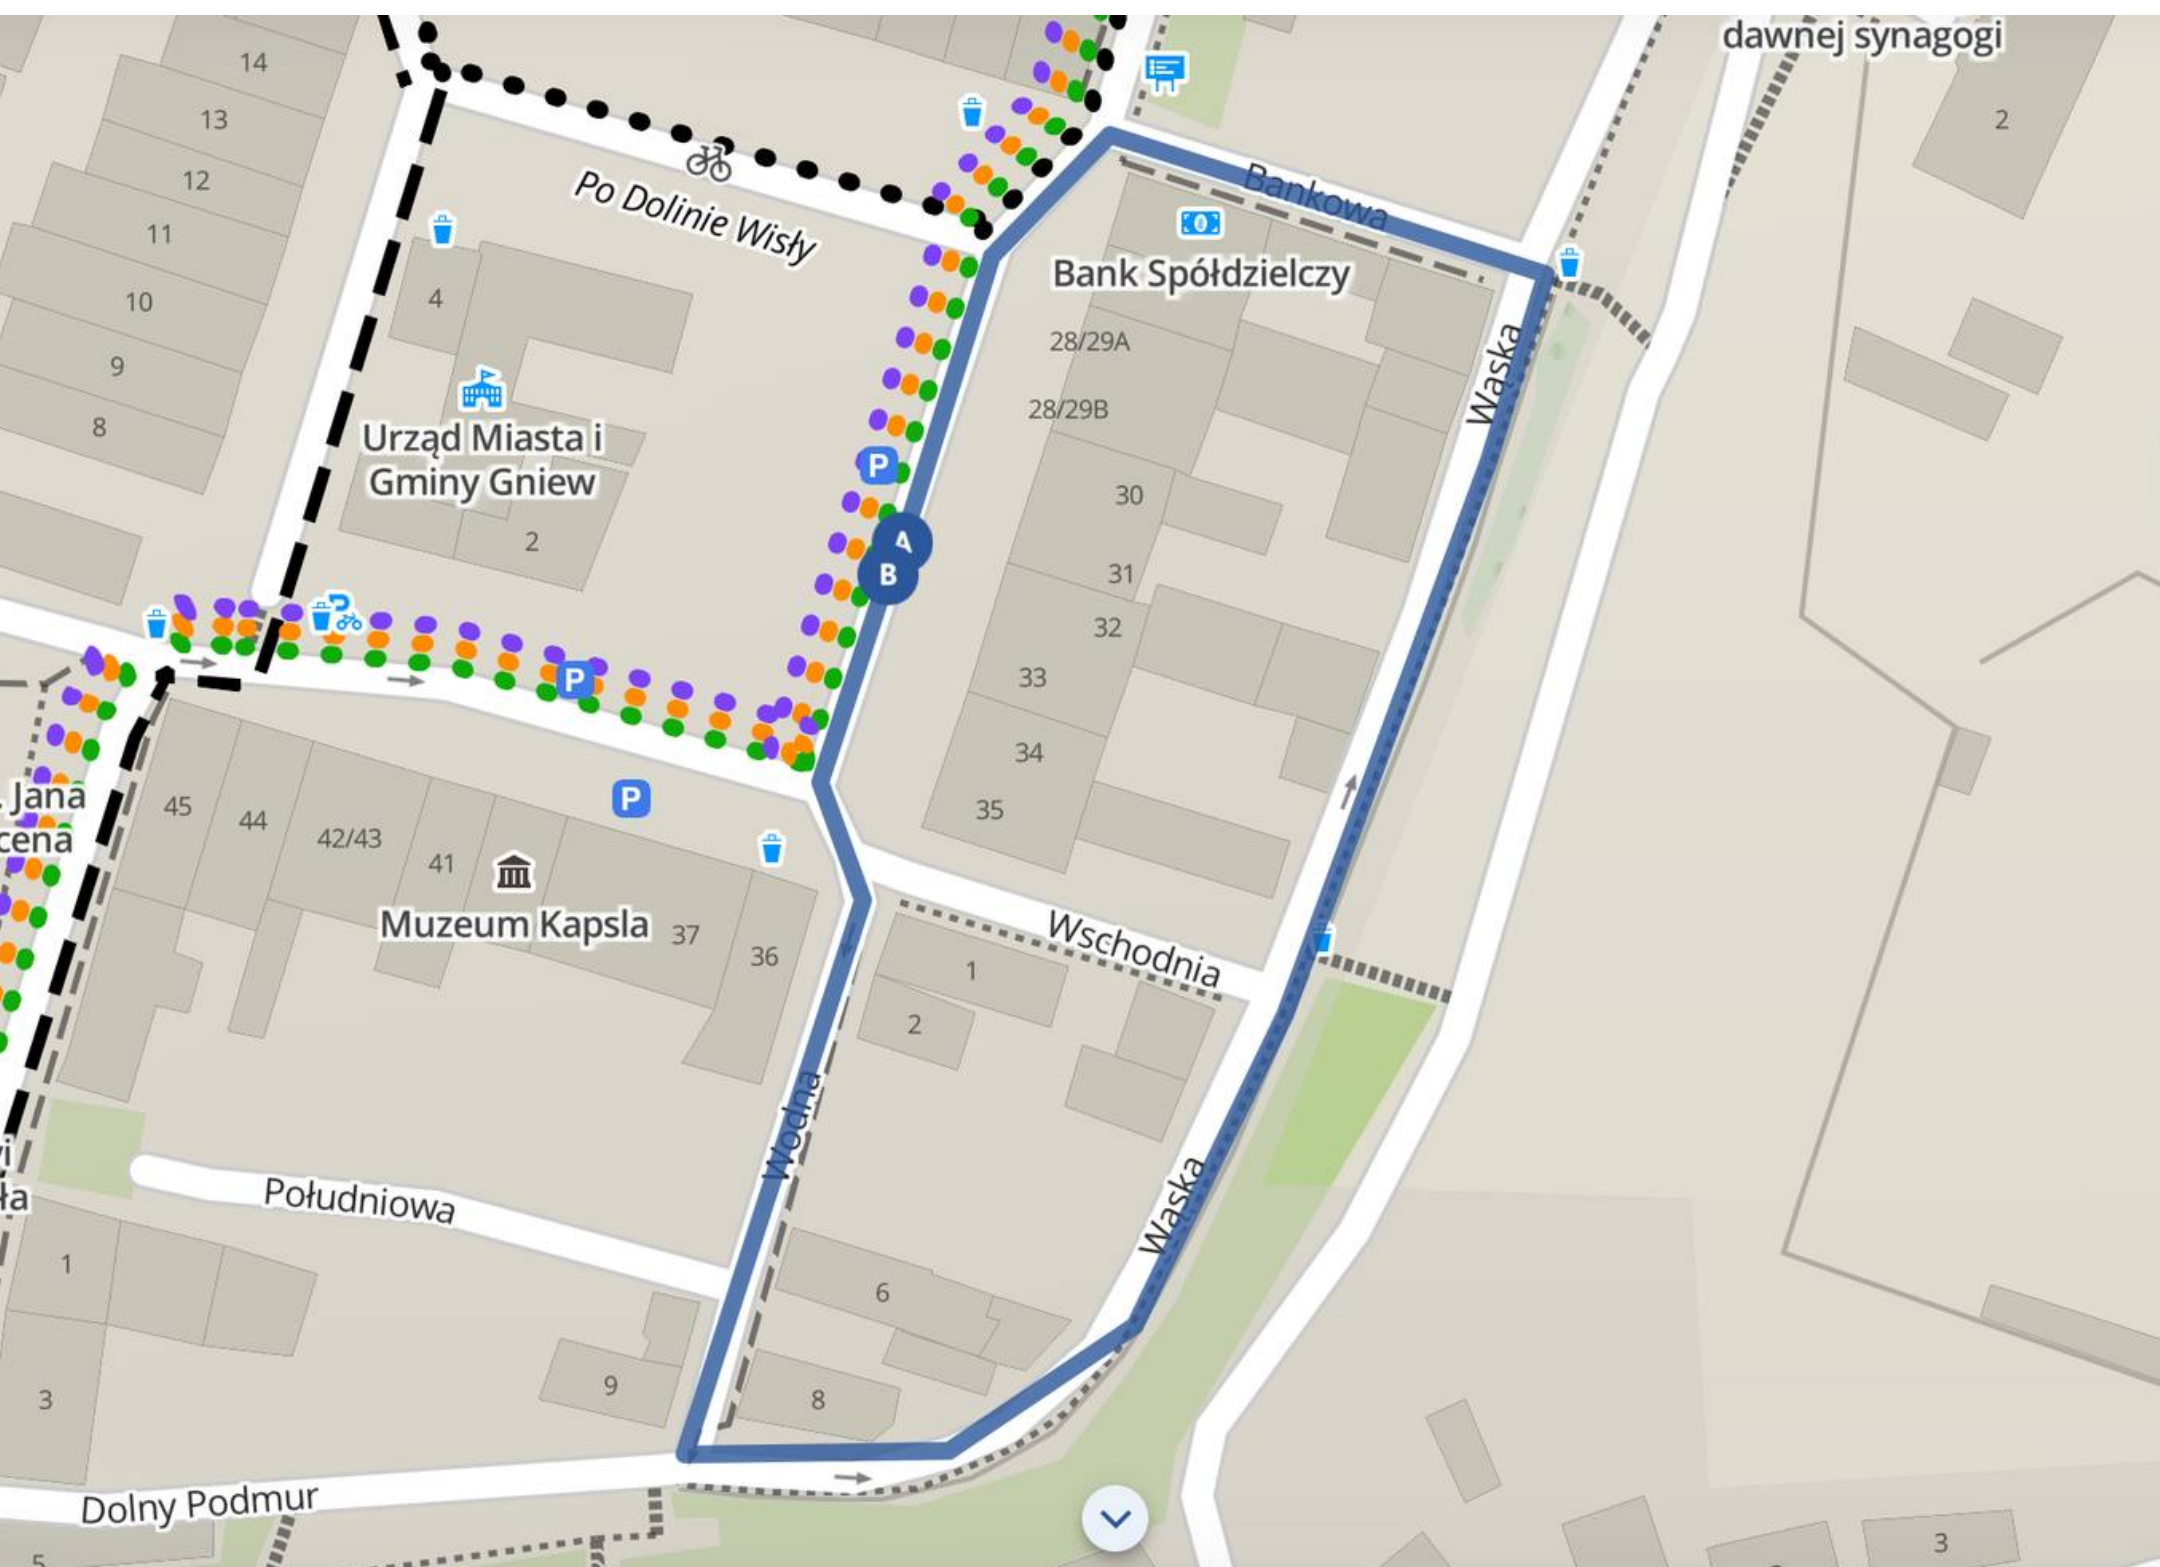

150M – ROWERKI BIEGOWE

800M – ROWERKI NORMALNE

 Link

Higher!

Pure
COCONUT

COCONAUT

Not from
concentrate

Drink irrespo
Fly safe