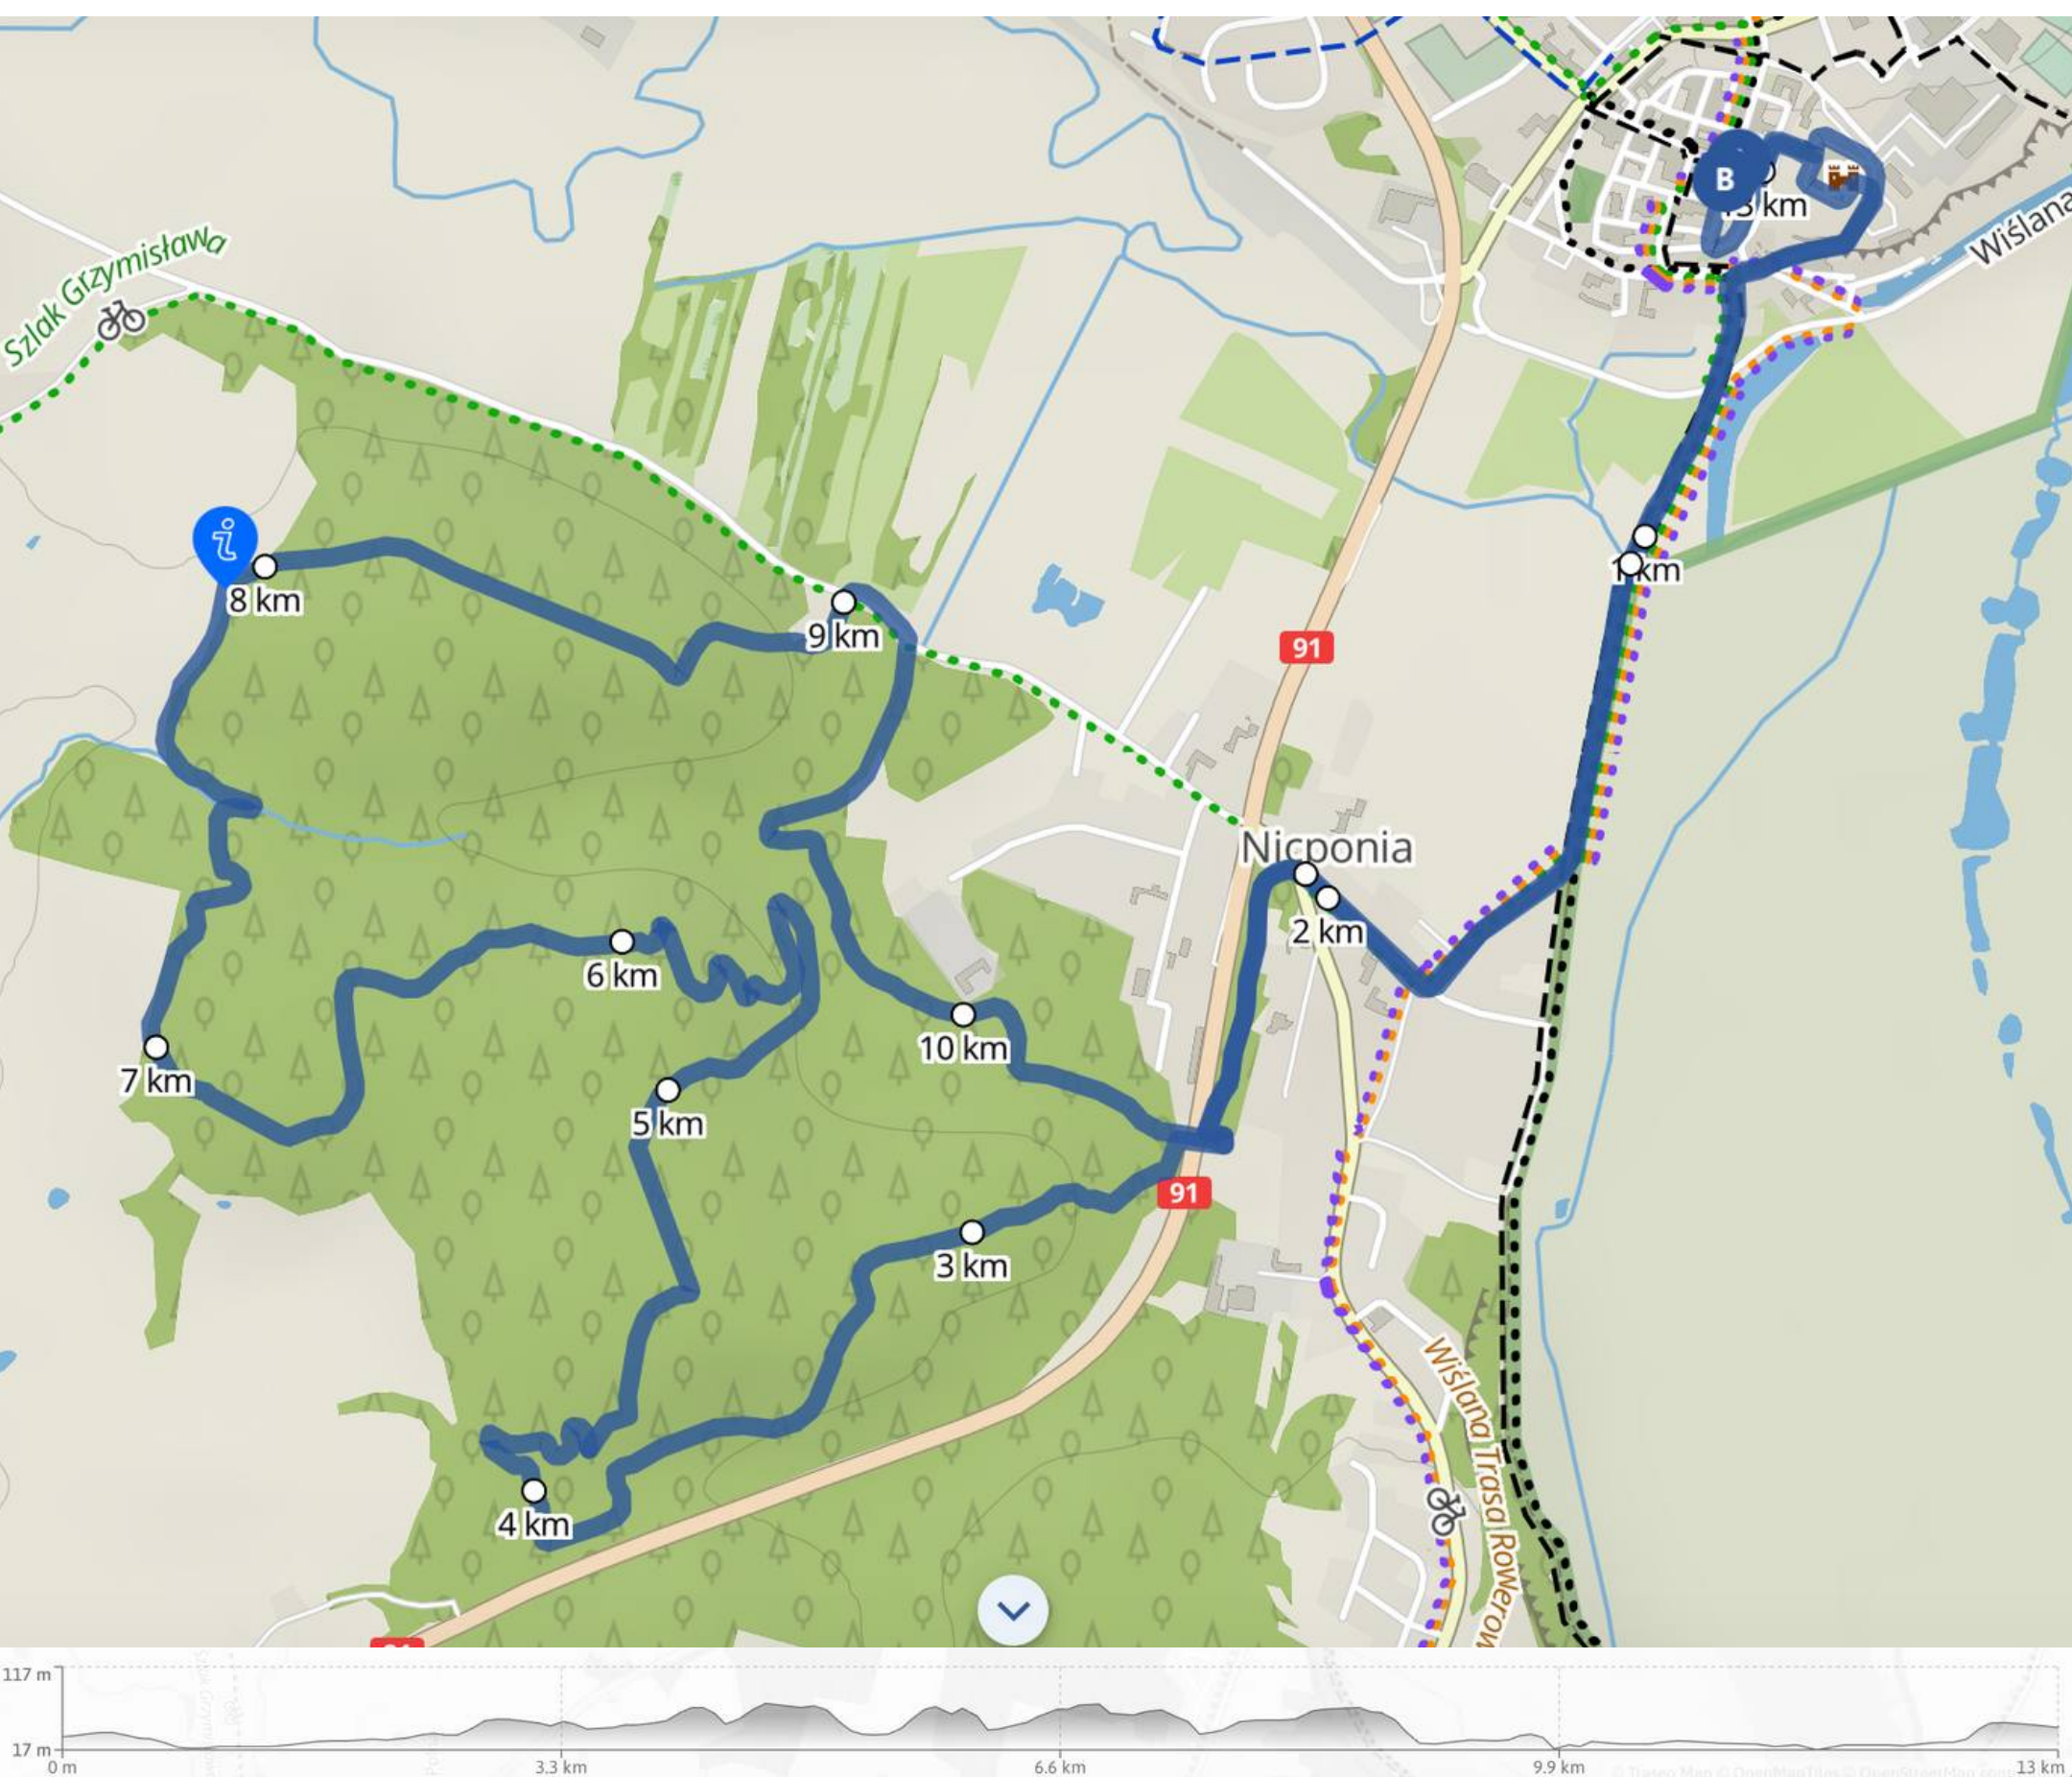

TRASA FUN

13KM

LIMIT 1H 30MIN

[Link](#)