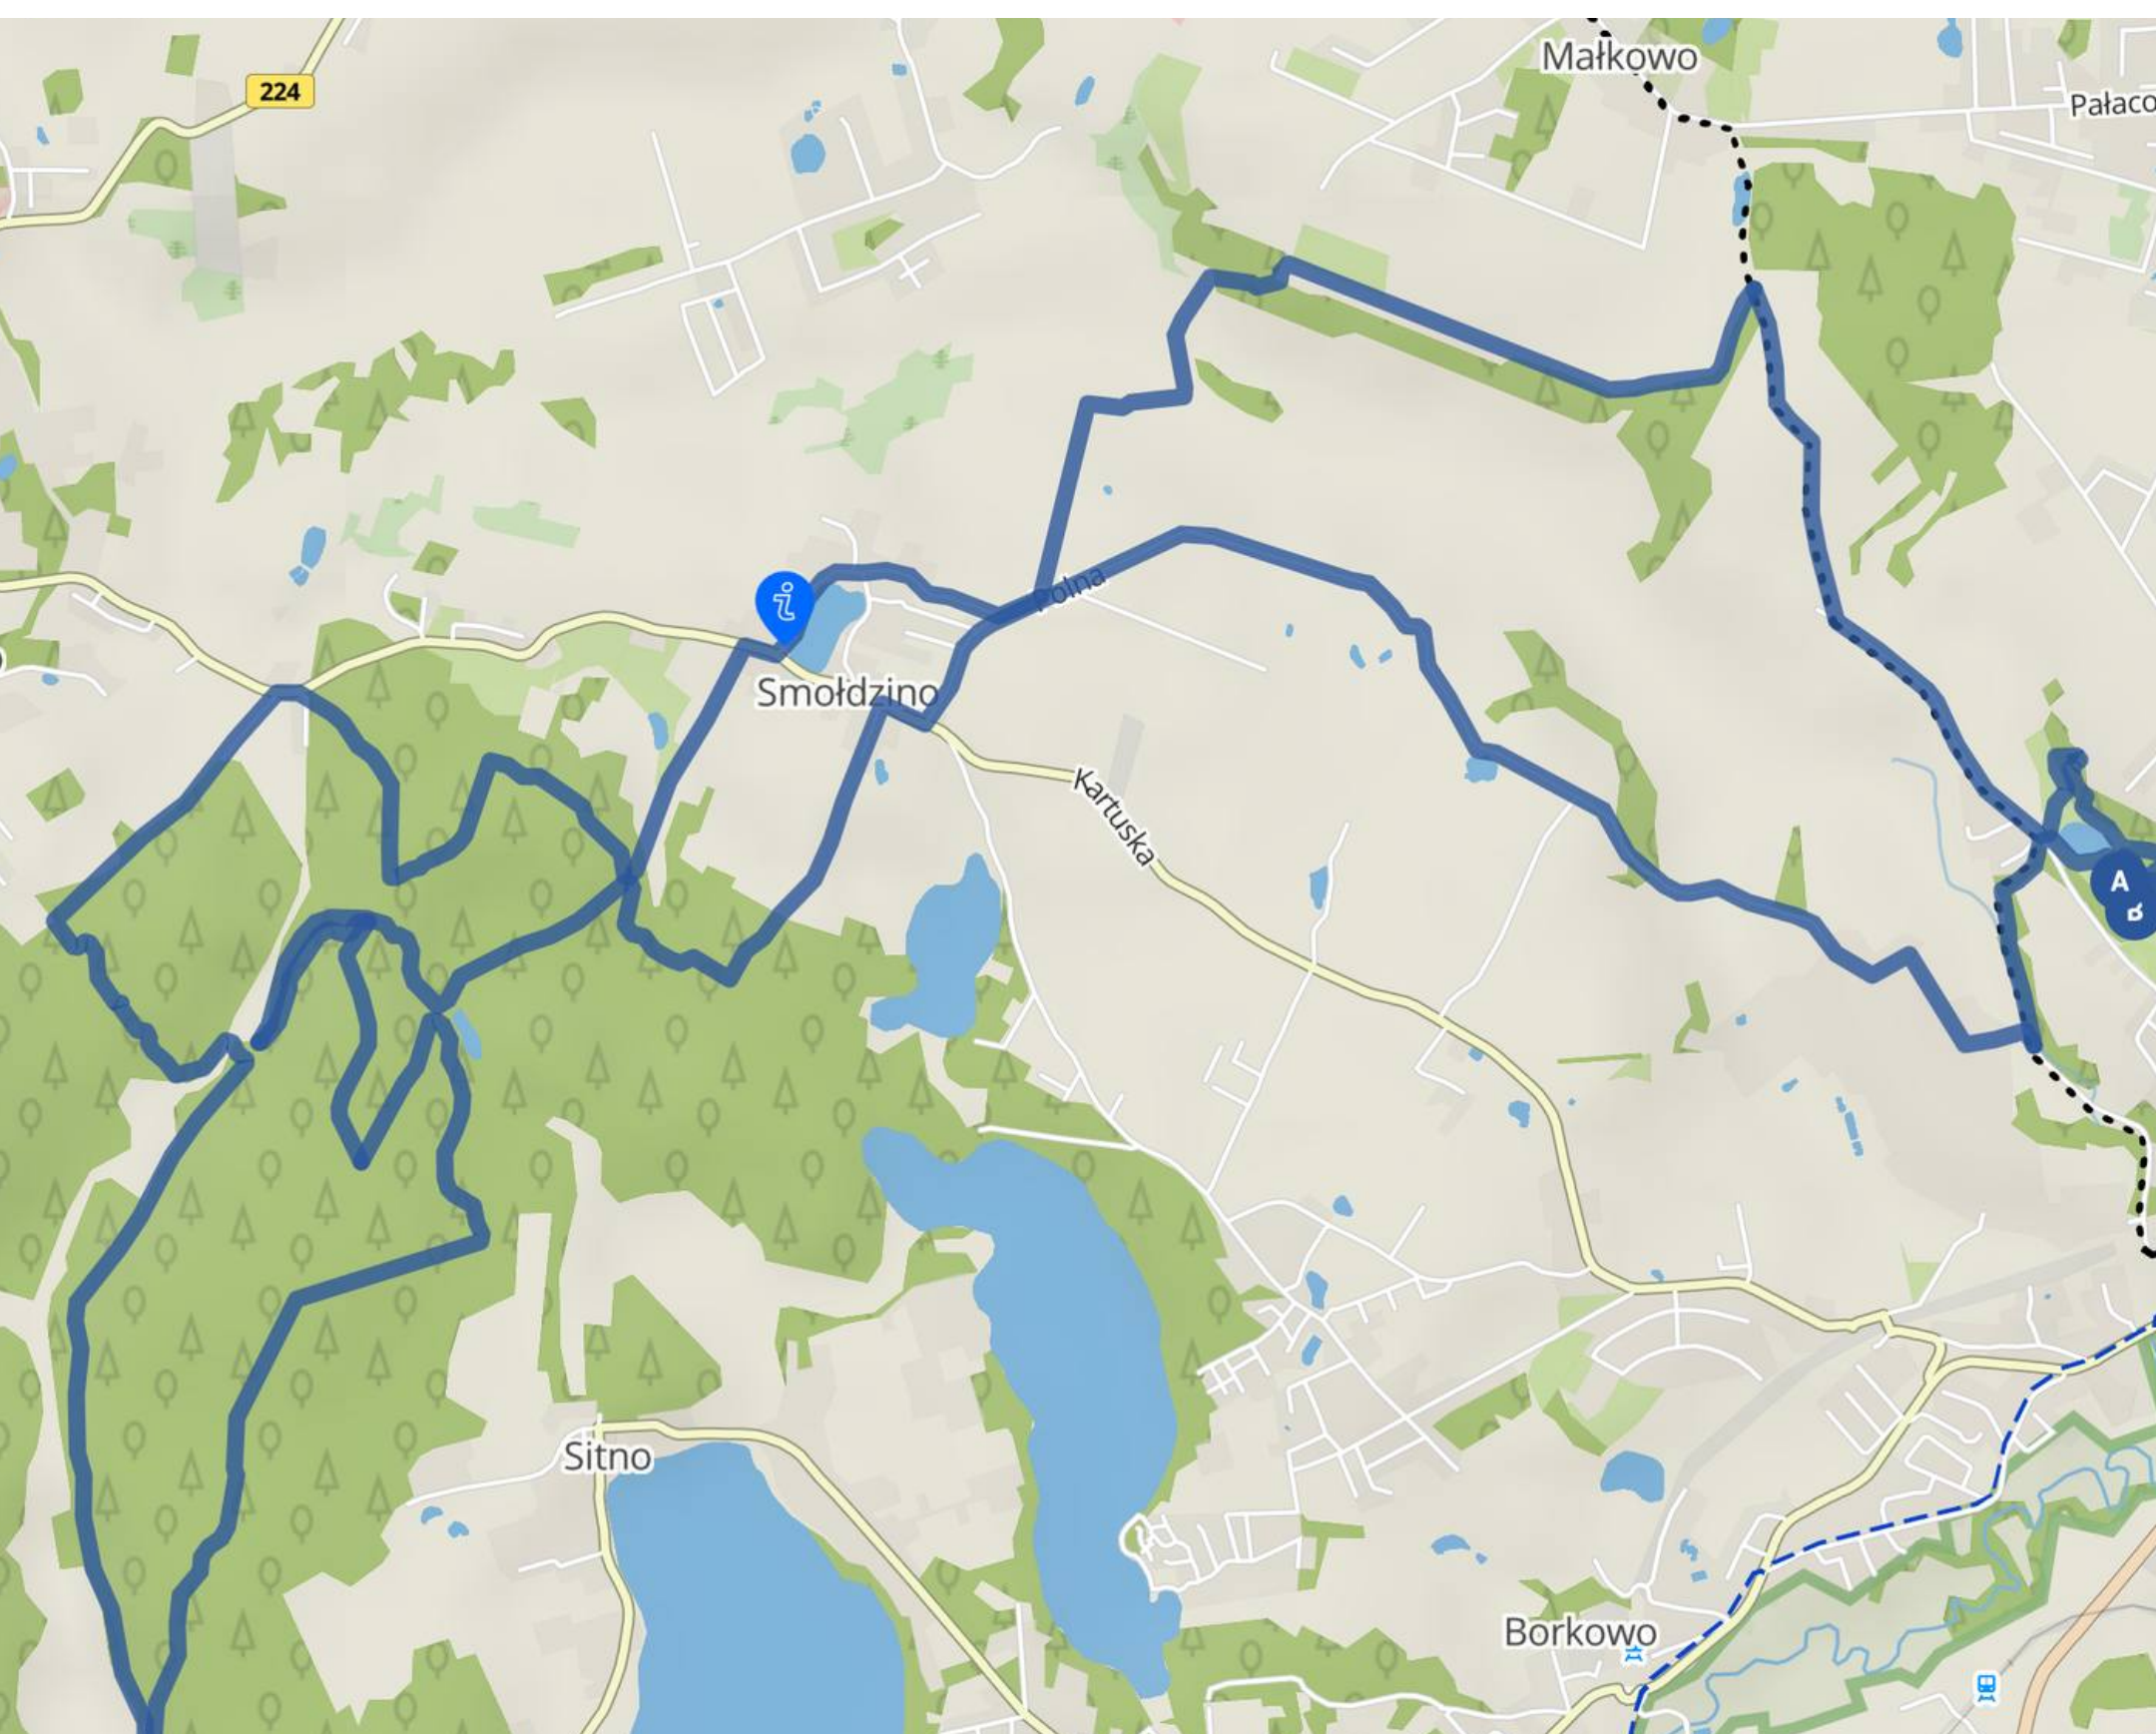

LIMIT 3H 15MIN

 Link

TRASA FUN

10.6KM

LIMIT 1H 15MIN

 Link

Higher!

Pure
COCONUT