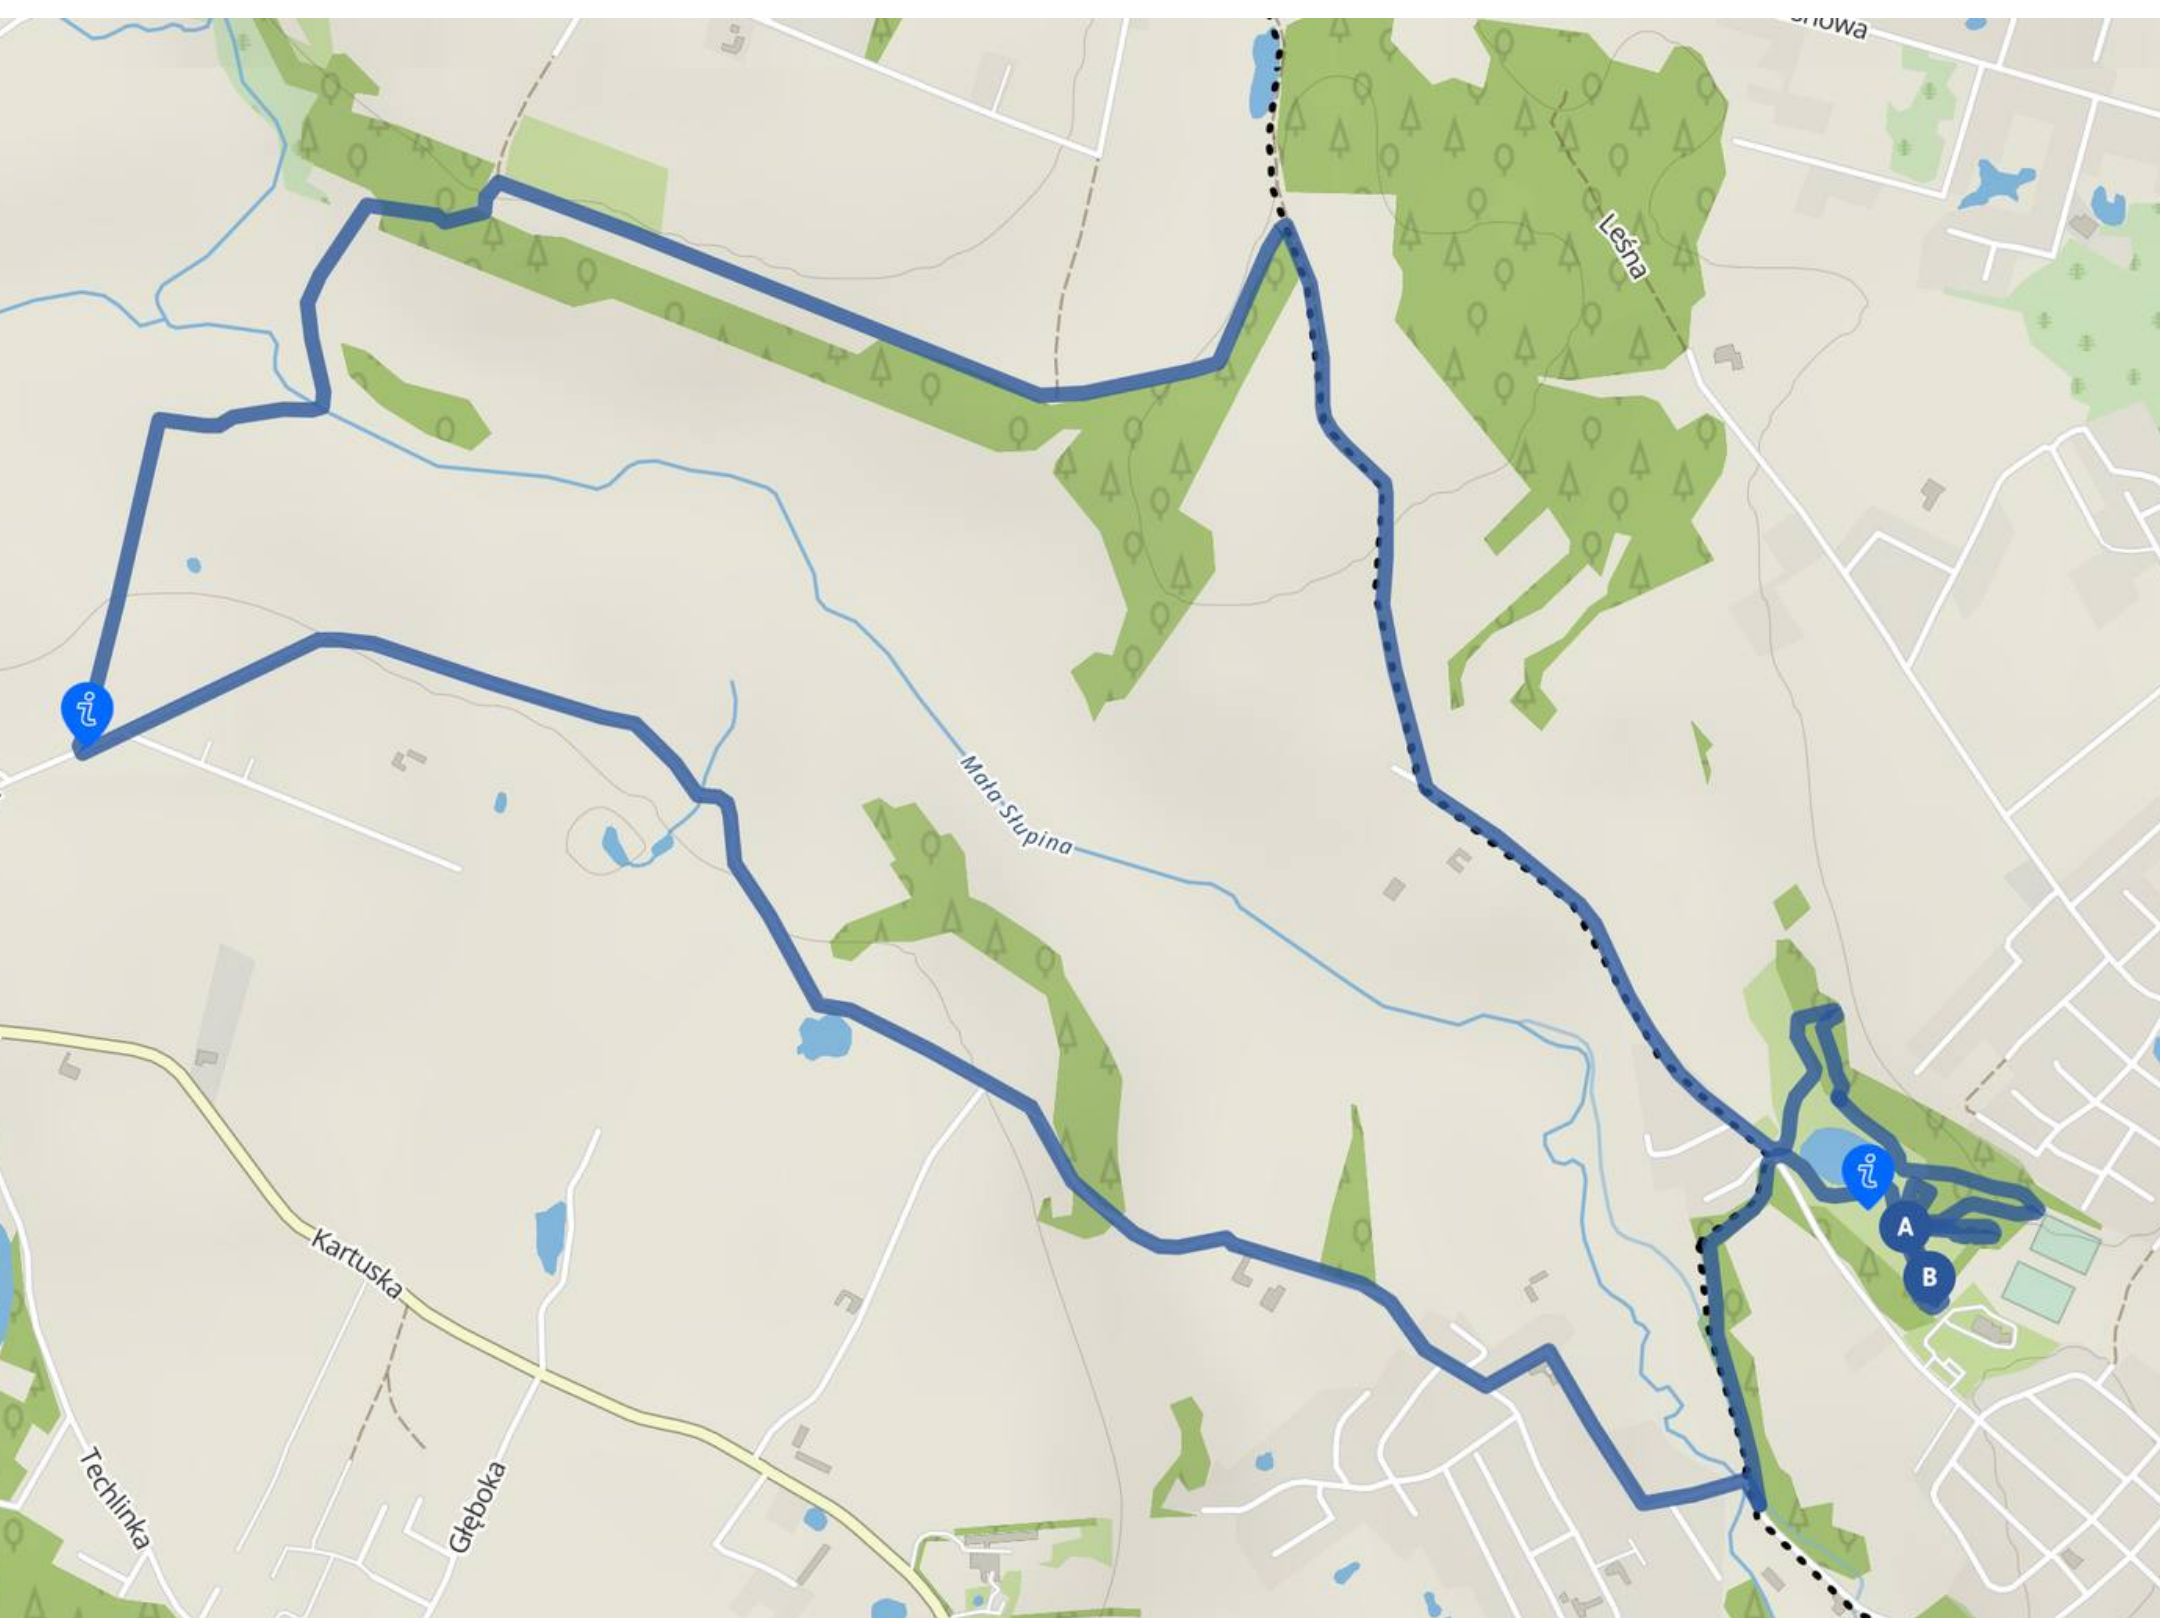

LIMIT 3H 15MIN

 Link

TRASA FUN

10.6KM

LIMIT 1H 15MIN

 Link

Higher!

Pure
COCONUT