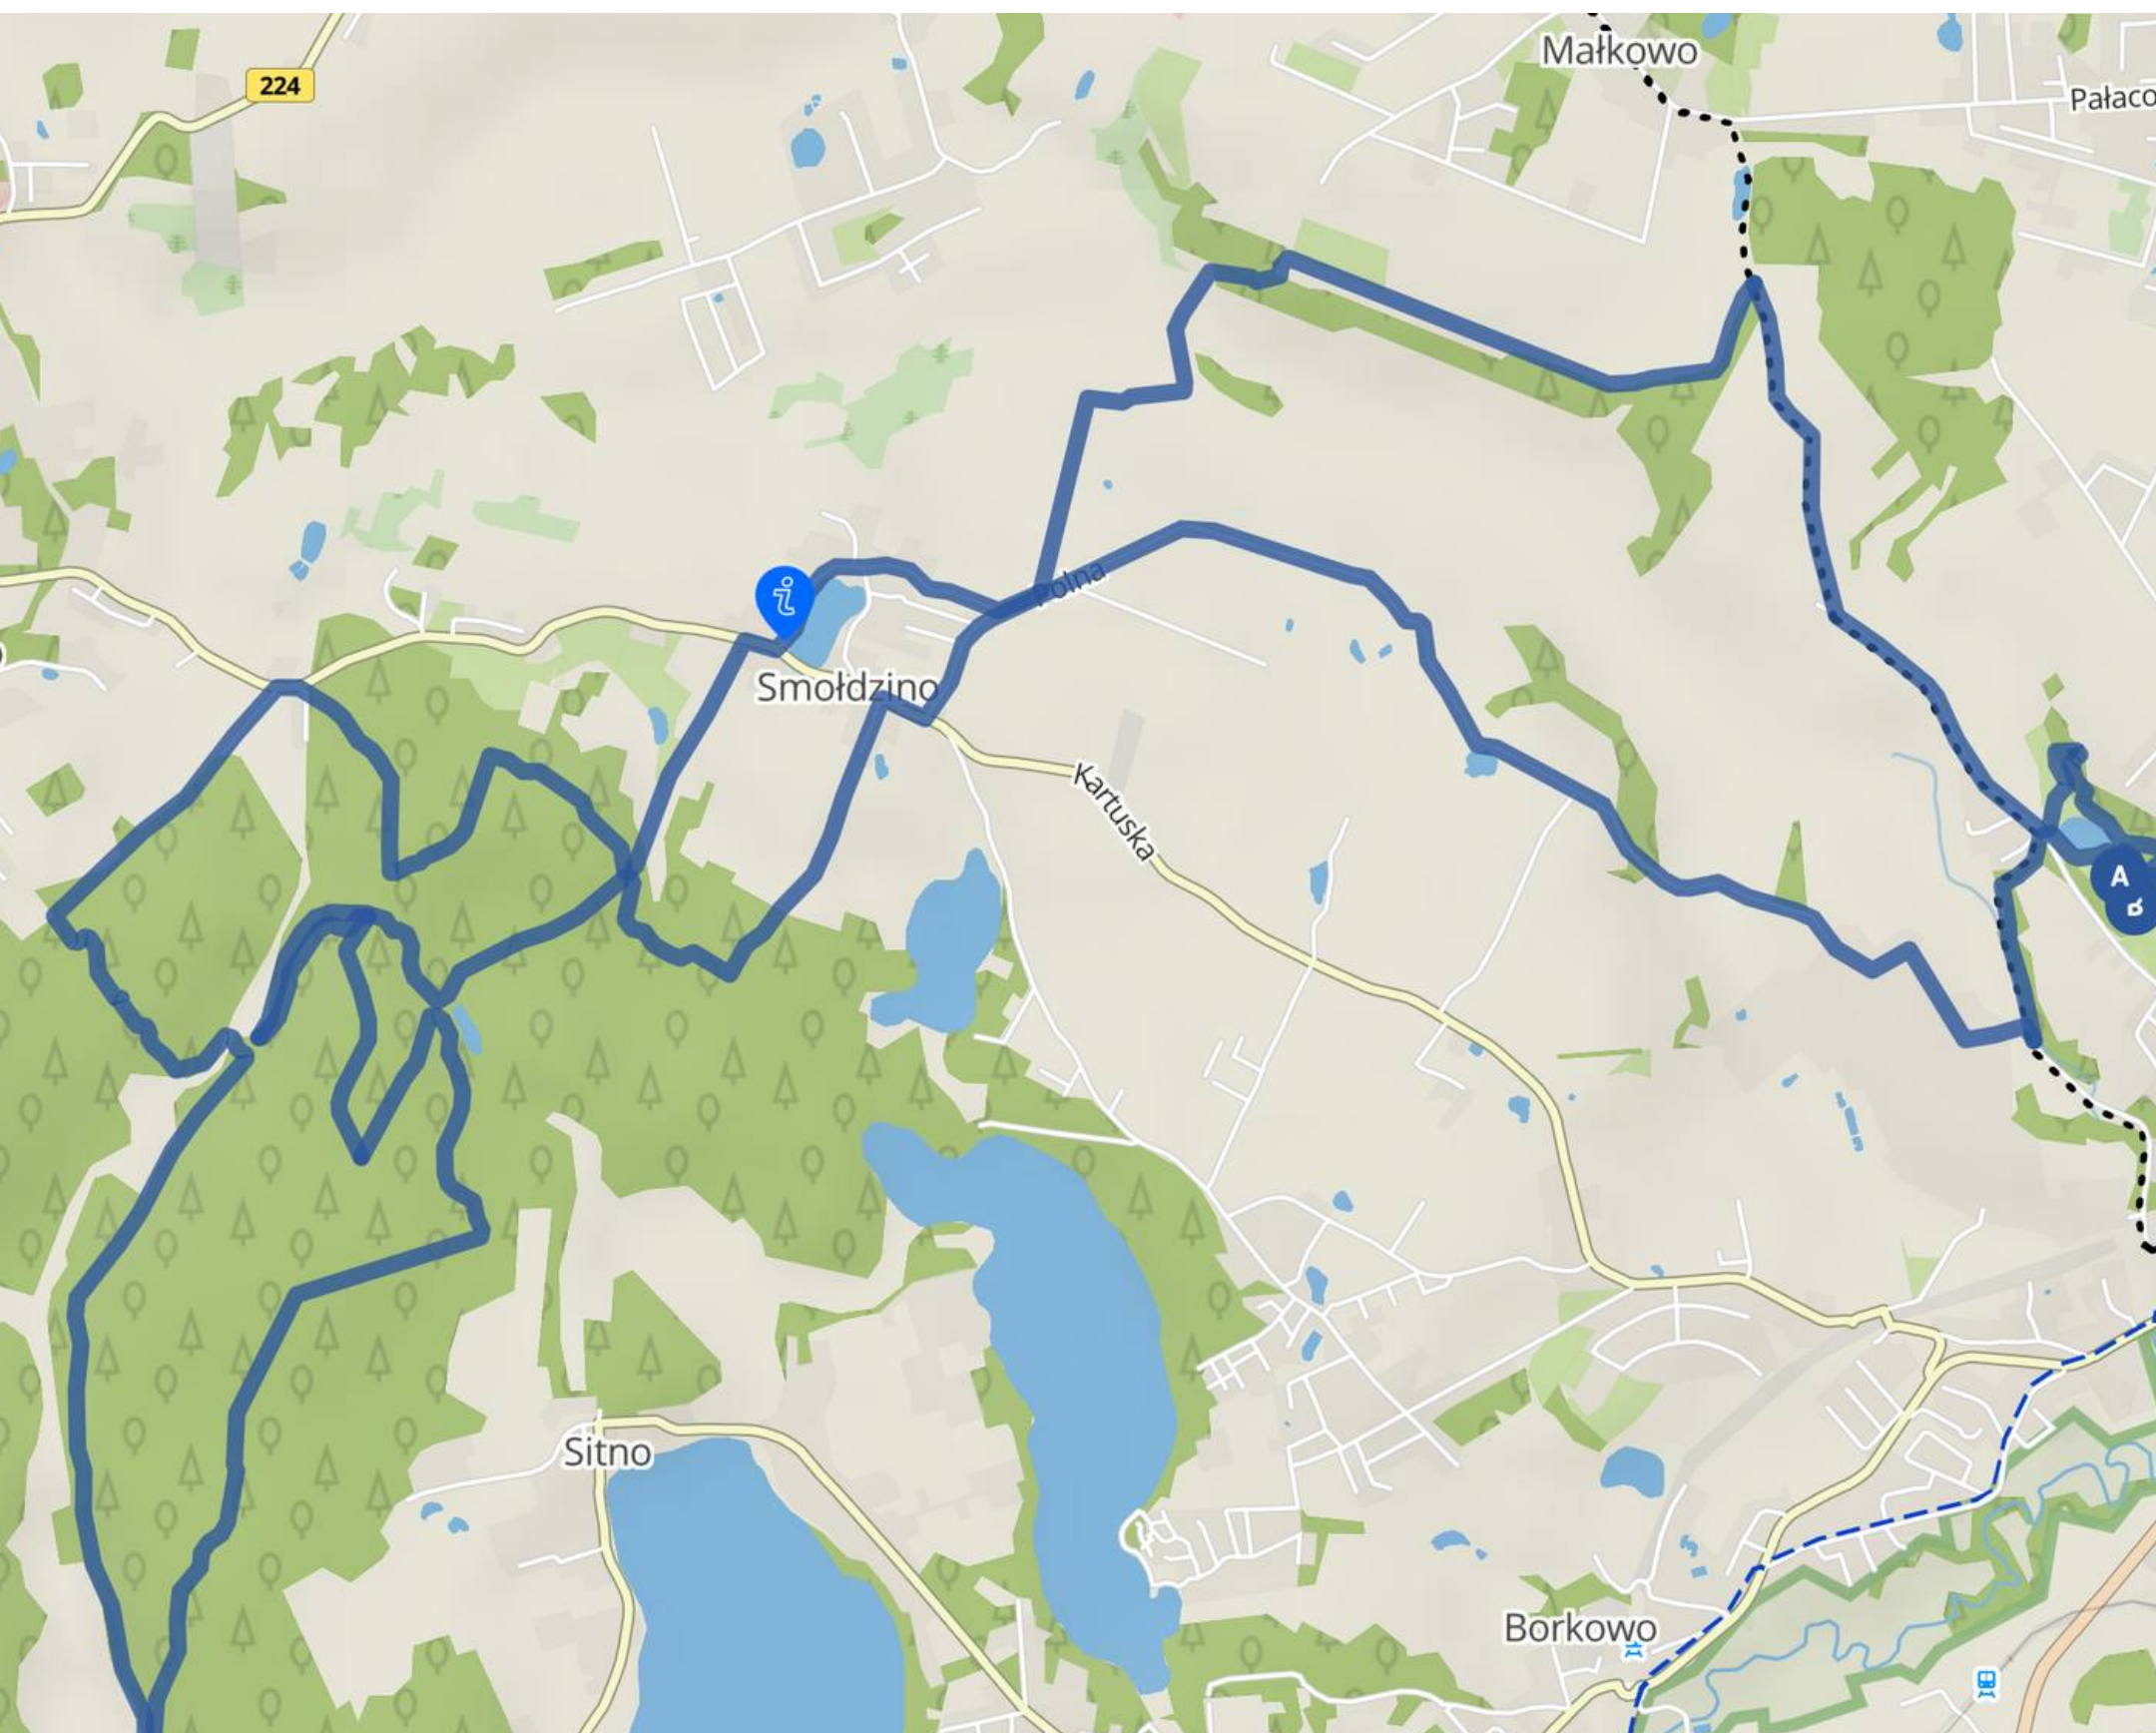

TRASA MEGA

48KM (2 PĘTLE)

LIMIT 4H

Link