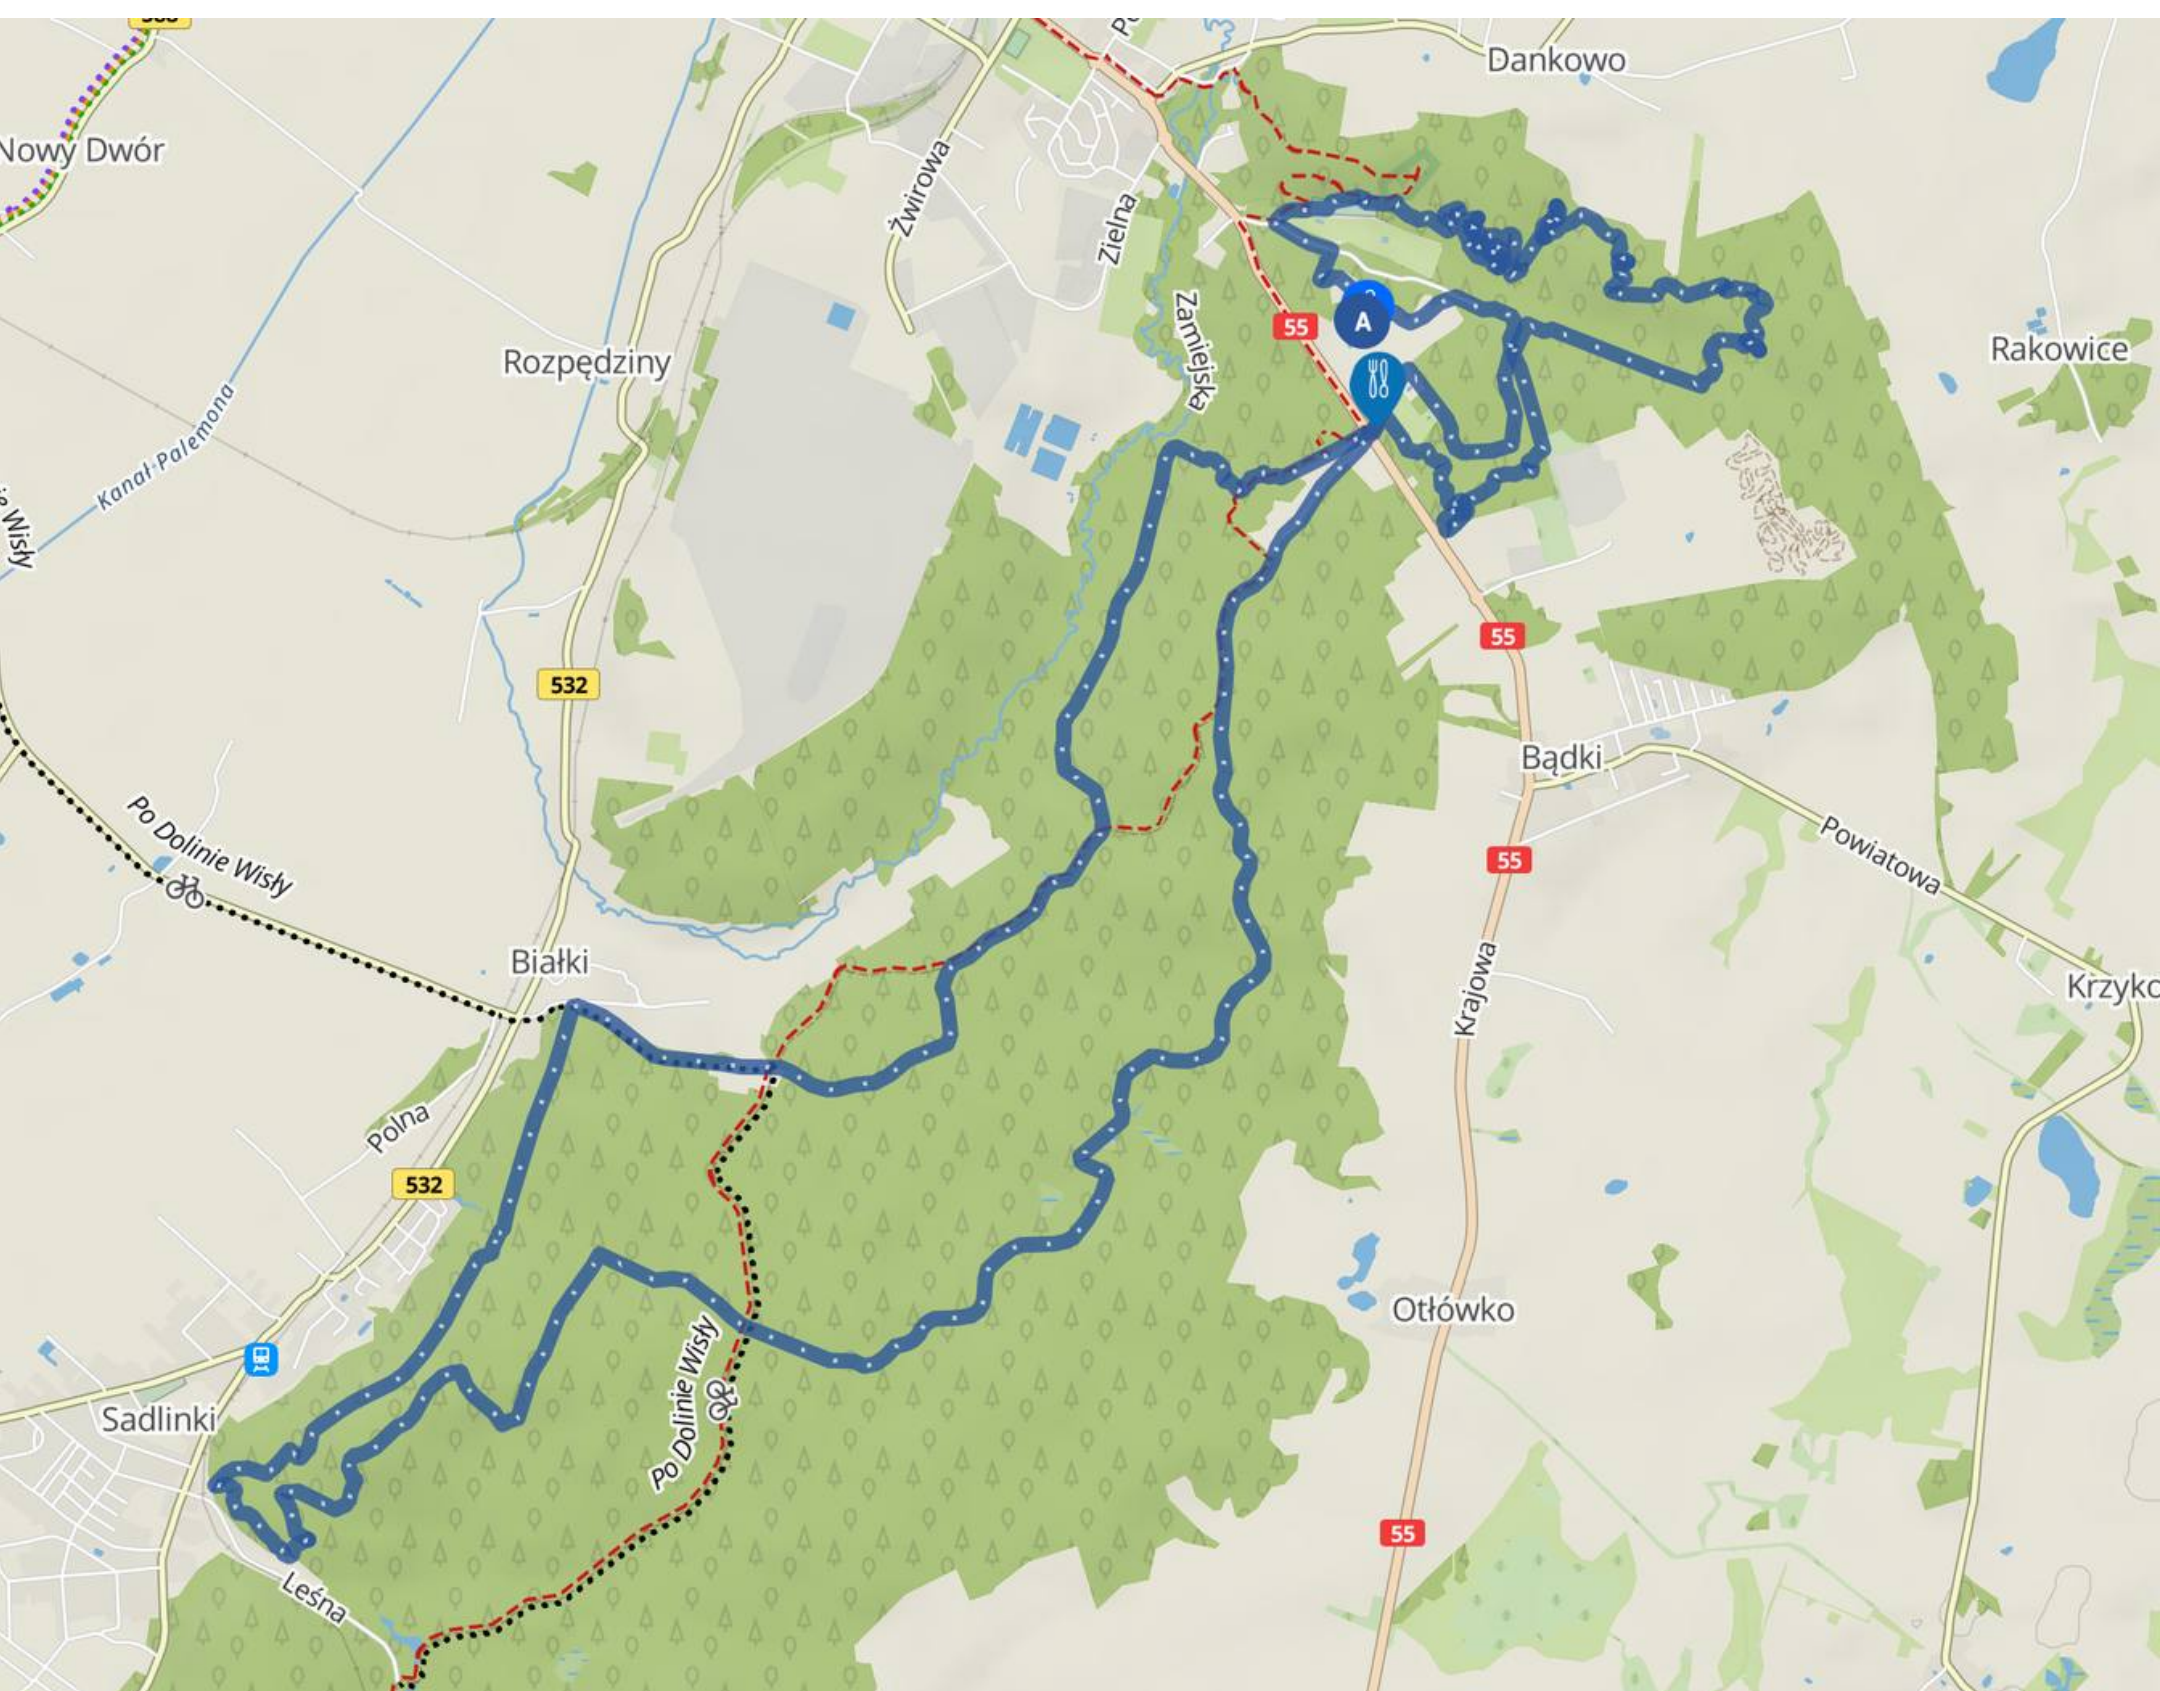

TRASA MEGA

62KM (2 PĘTLE)

LIMIT 4H 15MIN

Link