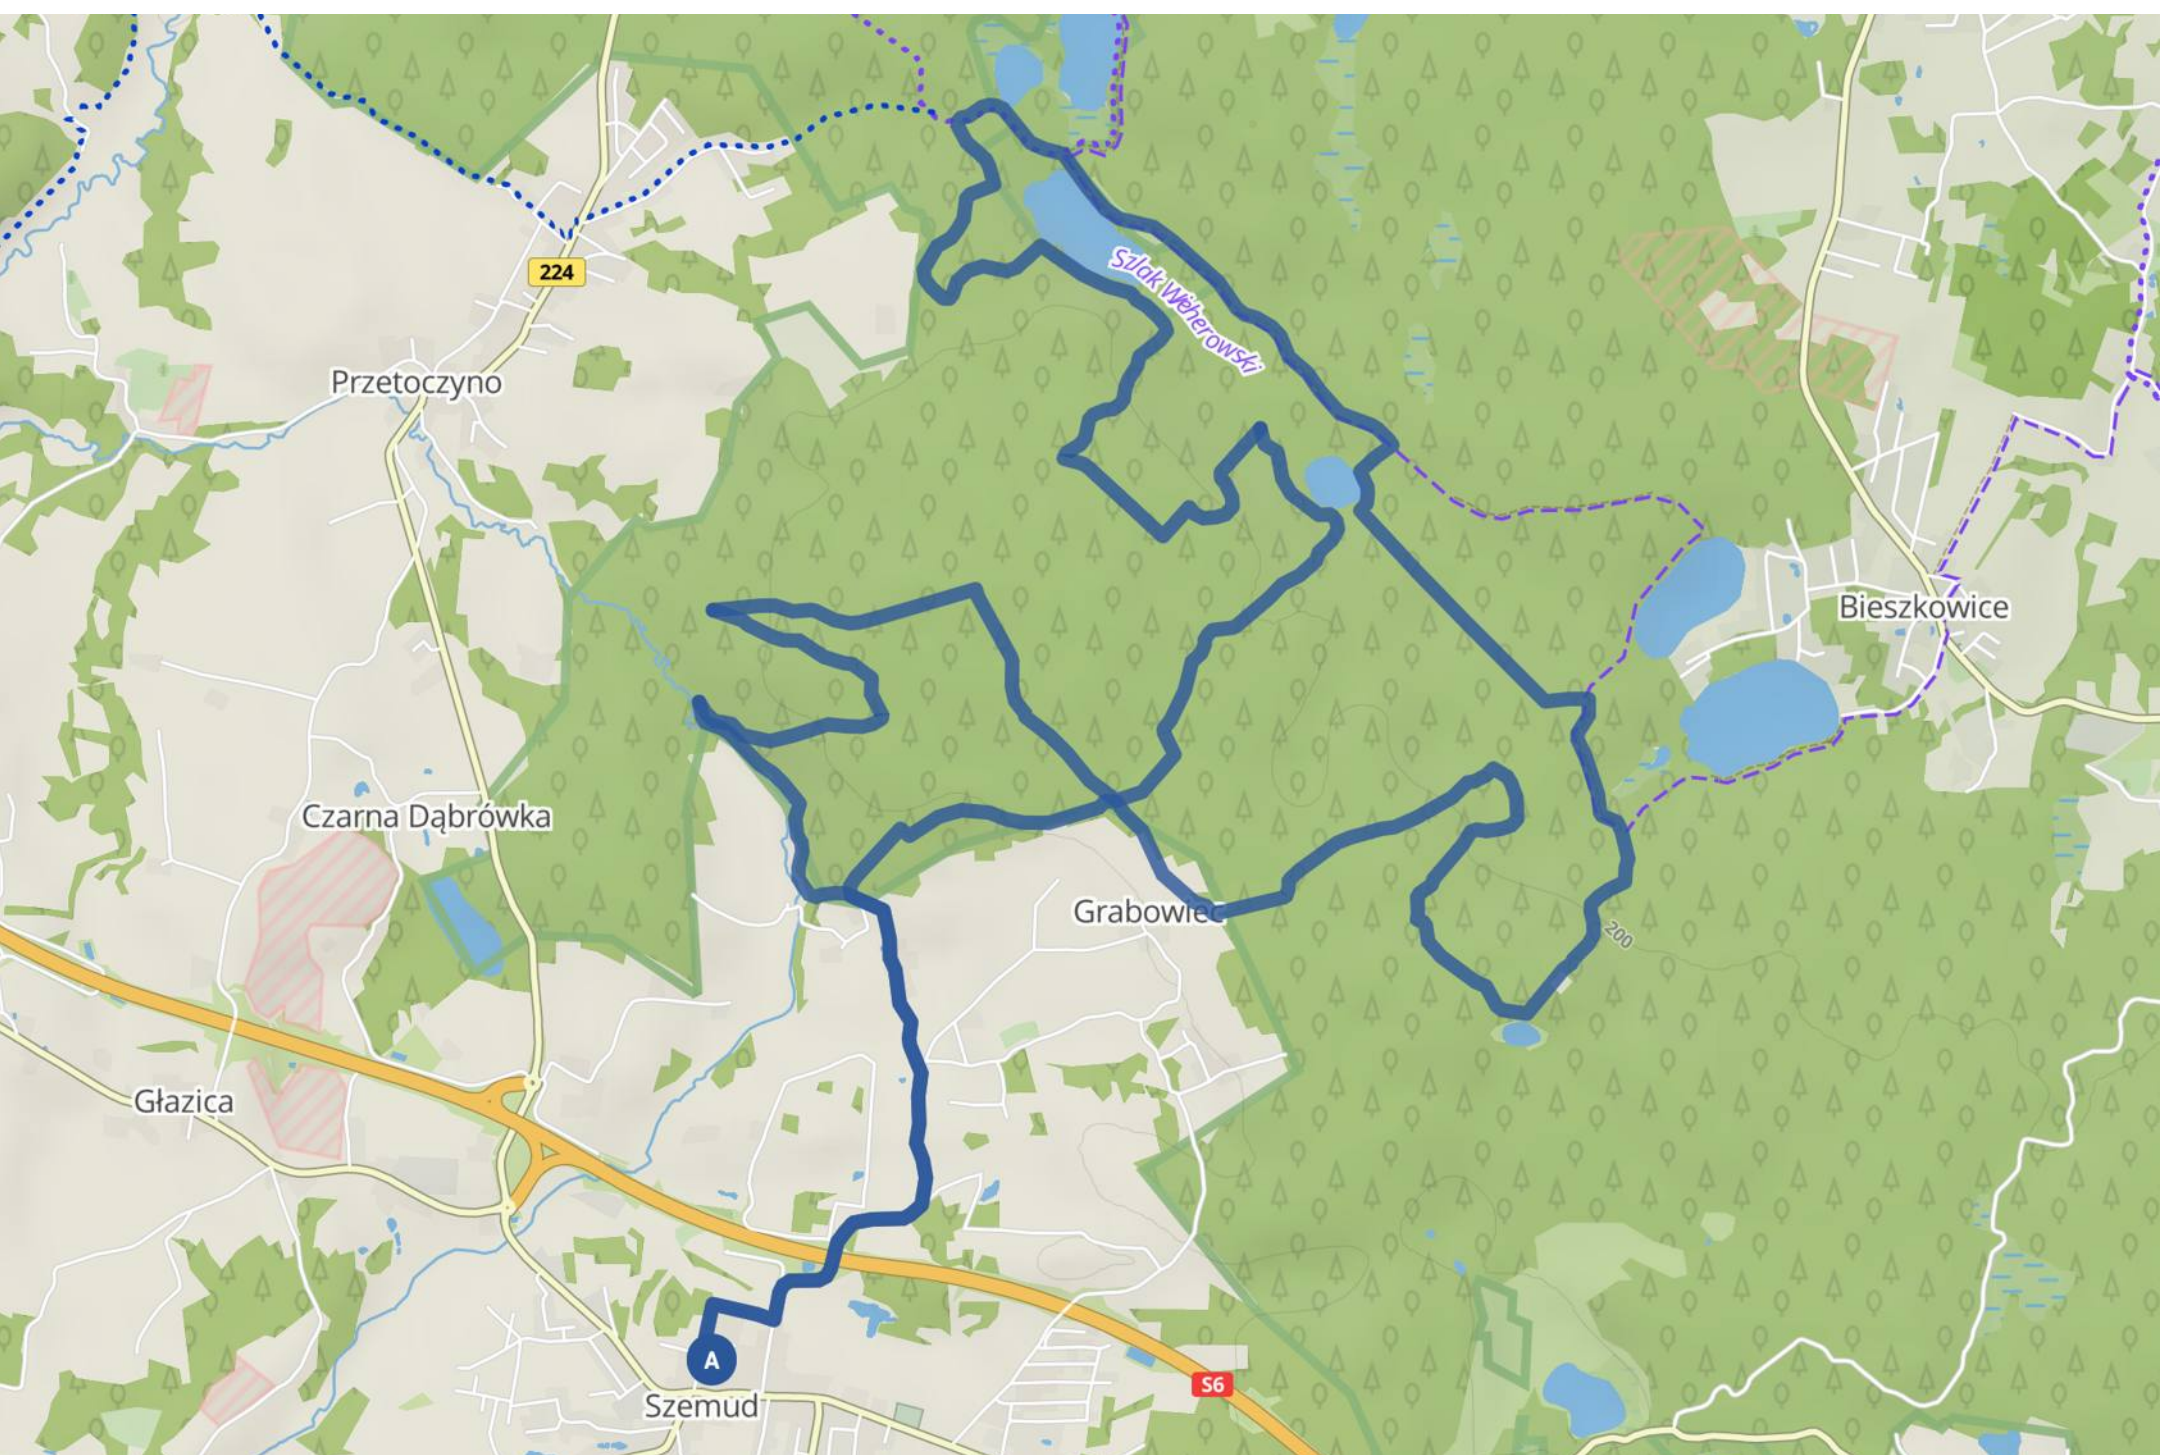

# TRASA

**SPEED 25.6KM (1 PĘTLA) - 500M+/-  
LIMIT 2H**

 Link

Higher!

Pure  
COCONUT

COCONAUT

Not from  
concentrate

Drink irrespo  
Fly safe