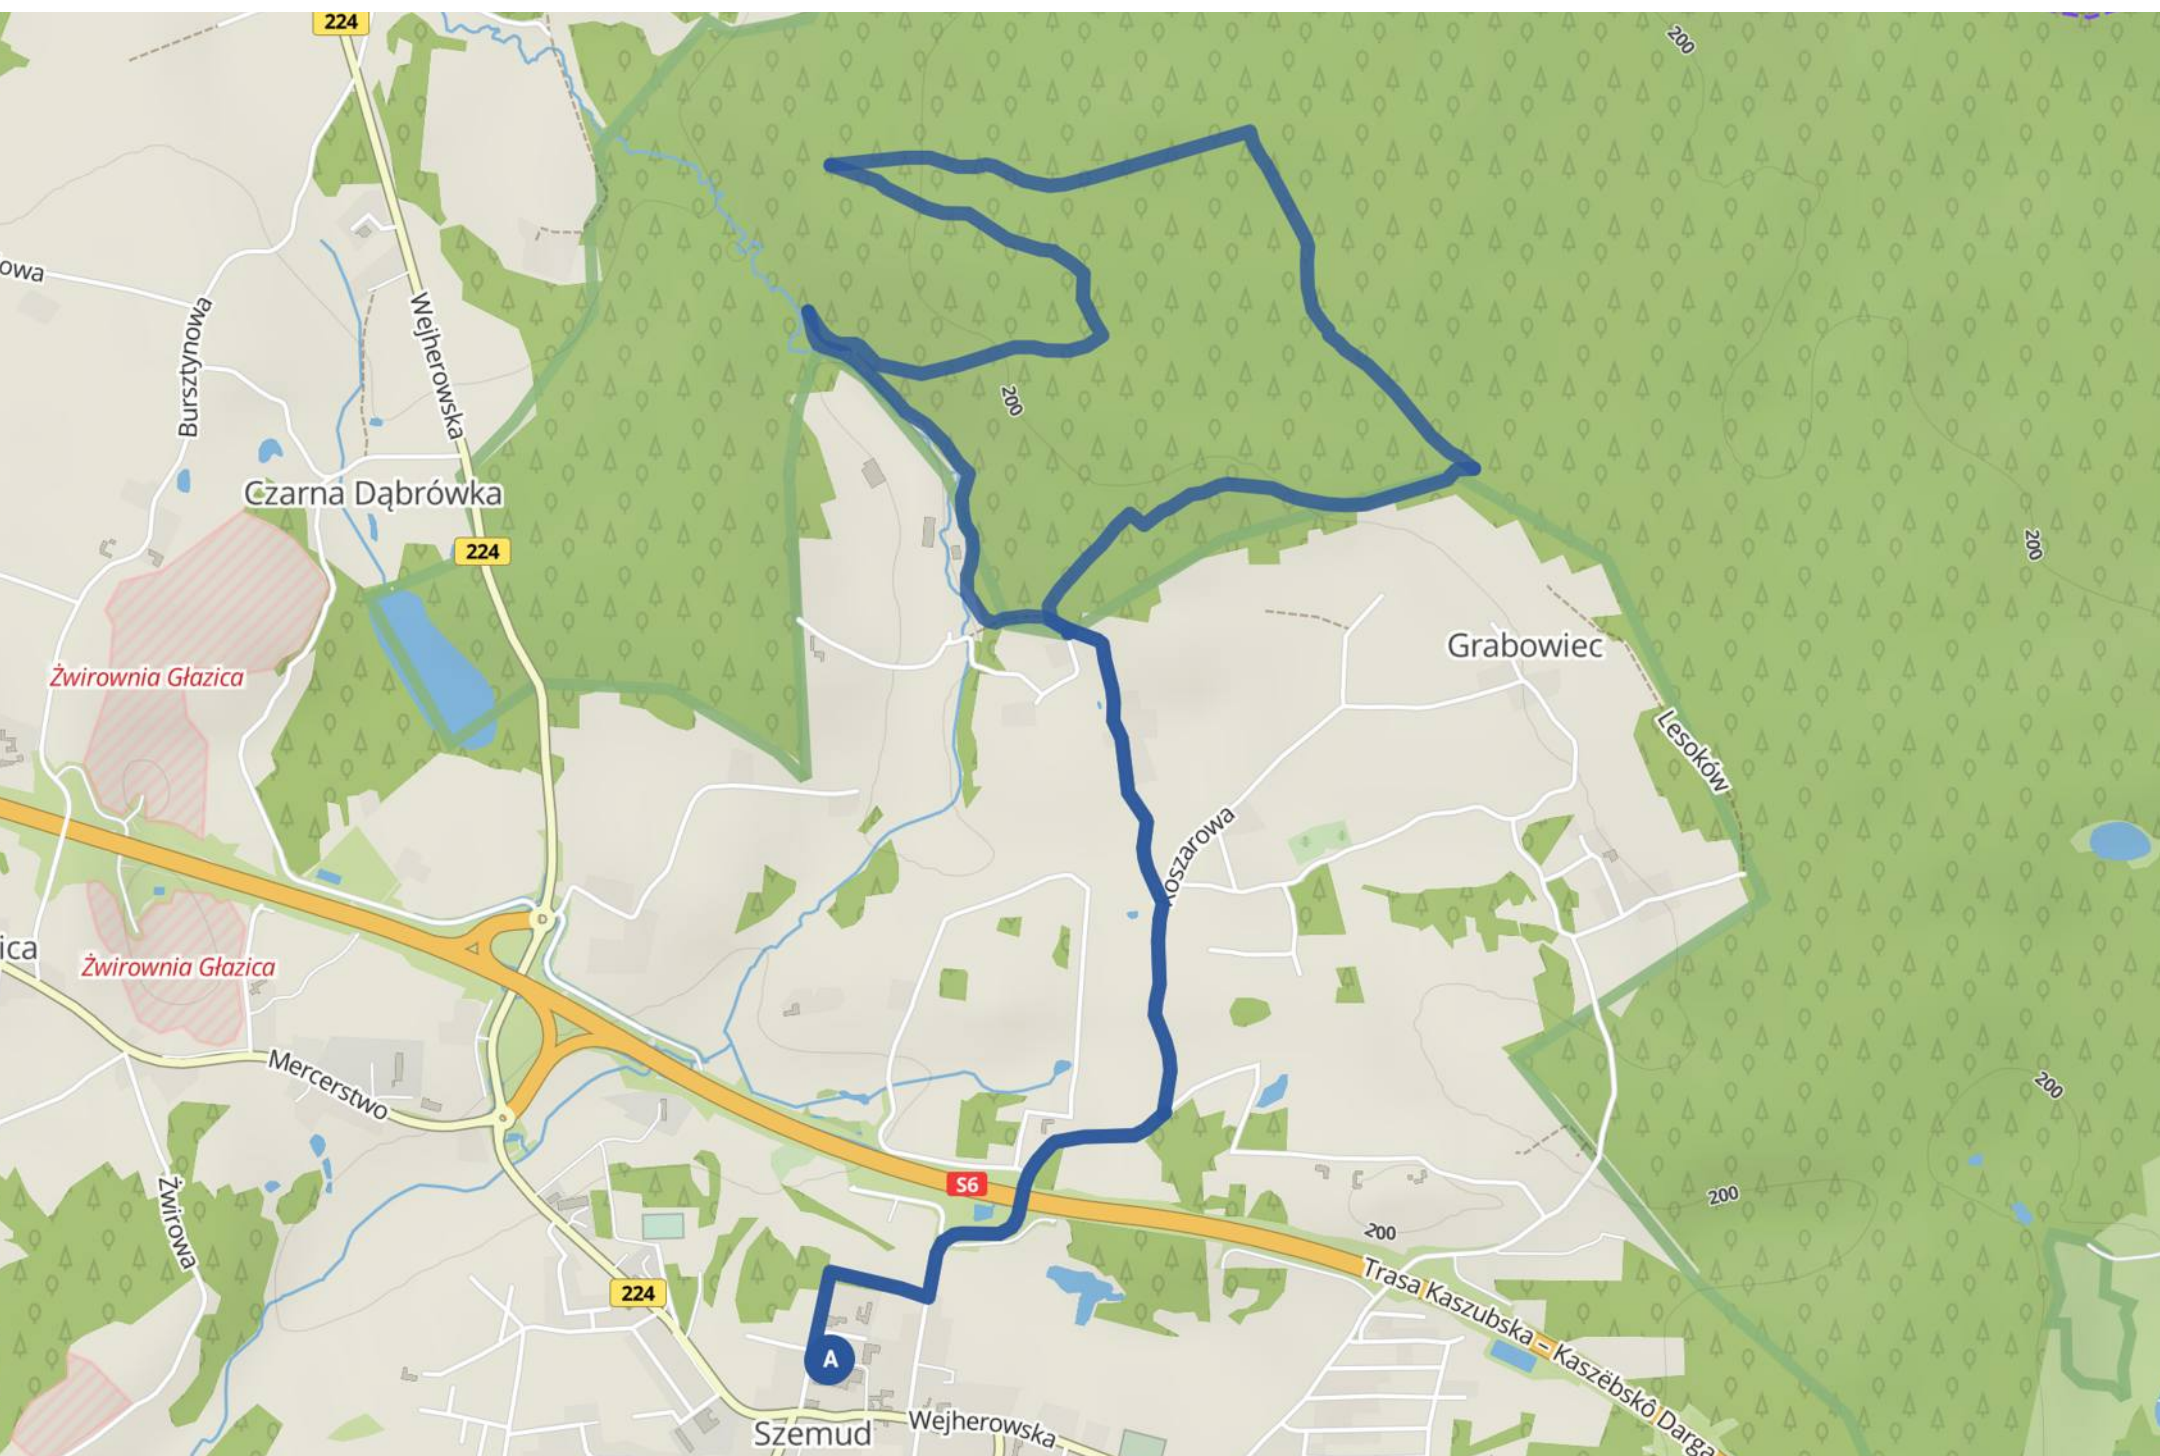

TRASA

**FUN 11KM (1 PĘTLA) - 150M+/-
LIMIT 1H**